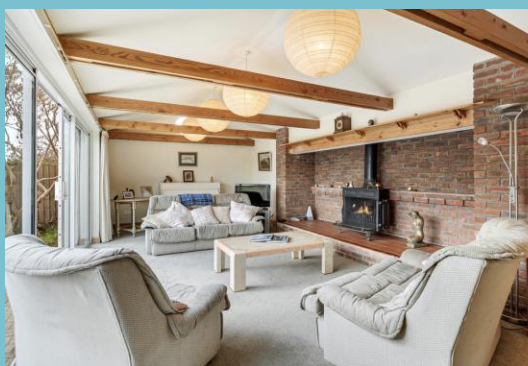

FOR SALE

CREWE BY FARNDON, CHESTER

£760,000

- A PLOT OF AROUND 1 ACRE
- FIRST FLOOR BEDROOMS OFFERING FIELD VIEWS
- LESS THAN A MILE AWAY FROM FARNDON VILLAGE
- WITH PLENTY OF SCOPE FOR FURTHER MODERNISATION
- AN IMPRESSIVE DETACHED CHARACTER FILLED HOME
- 4 GARAGES